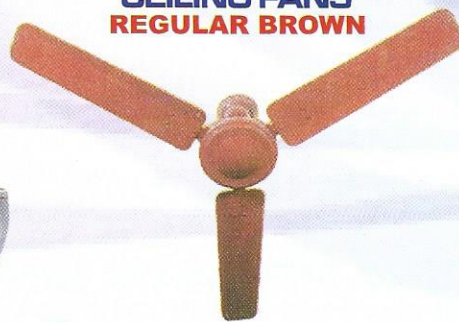

CEILING FANS REGULAR BROWN

Sizes
600 mm (24") 900 mm (36") 1050 mm (42")
1200 mm (48") 1400 mm (56")

WHITE / IVORY / BLACK / BROWN